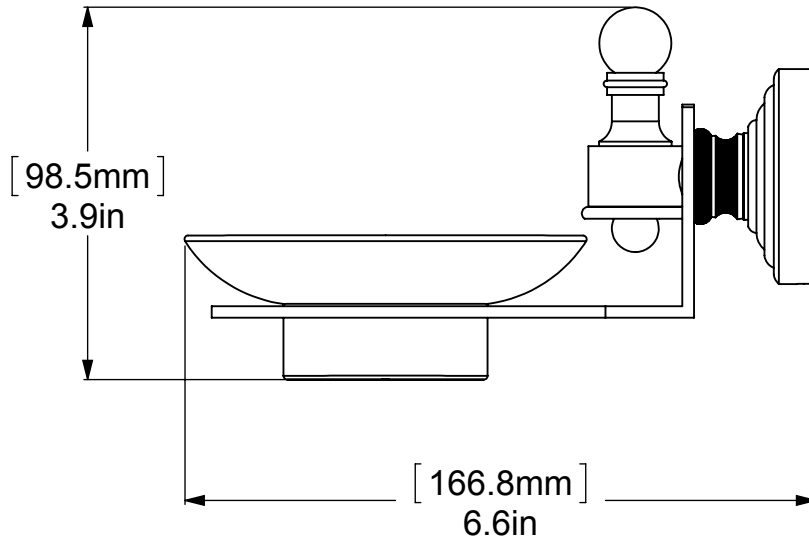

ITEM NO.	P/N	Description	QTY.
1	BPWV	BACKPLATE	1
2	NKSL-58	NECK	1
3	HB1T-1	HUB	1
4	NKSL-78	CONNECTOR	1
5	BL1T-34	0.75" BALL	1
6	BL1T-12	0.5" BALL	1
7	HDDRS	TUB	1

UNLESS OTHERWISE STATED

.X	±.3mm
.XX	±.15mm
.XXX	±.008mm

COPYRIGHT © Allied Brass 2015

THIRD ANGLE PROJECTION

DRAWN	2-15-2016	I.M	MATERIAL:	BRASS	FINISH	TBD
CHECKED	2-15-2016	P.D	DESCRIPTION:		QUANTITY	TBD
APPROVED	2-15-2016	R.A	SOAP DISH		DRAWING No.	REV
					RW-32	0
				SCALE	1:1.5	SHEET: 01 A4