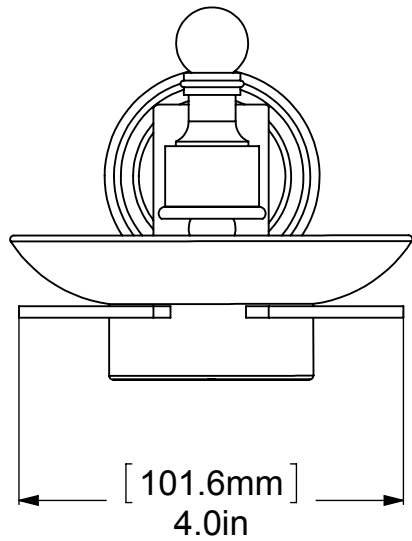

ITEM NO.	P/N	Description	QTY.
1	BPWV	BACKPLATE	1
2	NKSL-58	NECK	1
3	HB1T-1	HUB	1
4	NKSL-78	CONNECTOR	1
5	BL1T-34	0.75" BALL	1
6	BL1T-12	0.5" BALL	1
7	HDDRS	TUB	1

UNLESS OTHERWISE STATED

.X	±.3mm
.XX	±.15mm
.XXX	±.008mm

COPYRIGHT © Allied Brass 2015

THIRD ANGLE PROJECTION

DRAWN	2-15-2016	I.M	MATERIAL:	BRASS	FINISH	TBD
CHECKED	2-15-2016	P.D	DESCRIPTION:		QUANTITY	TBD
APPROVED	2-15-2016	R.A	SOAP DISH		DRAWING No.	REV
					RW-32	0
				SCALE	1:1.5	SHEET: 01 A4