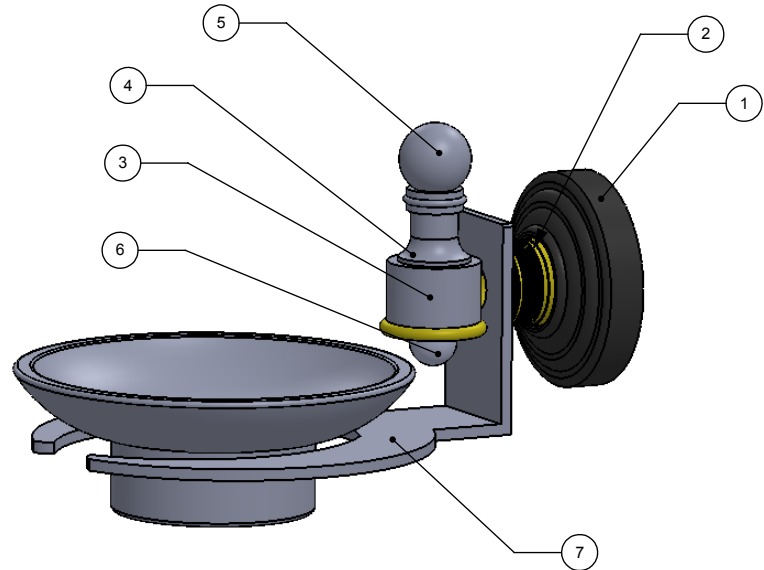

ITEM NO.	P/N	Description	QTY.
1	BPWV	BACKPLATE	1
2	NKSL-58	NECK	1
3	HB1T-1	HUB	1
4	NKSL-78	CONNECTOR	1
5	BL1T-34	0.75" BALL	1
6	BL1T-12	0.5" BALL	1
7	HDDRS	TUB	1

UNLESS OTHERWISE STATED

.X	±.3mm
.XX	±.15mm
.XXX	±.008mm

COPYRIGHT © Allied Brass 2015

THIRD ANGLE PROJECTION

DRAWN	2-15-2016	I.M	MATERIAL:	BRASS	FINISH	TBD
CHECKED	2-15-2016	P.D	DESCRIPTION:		QUANTITY	TBD
APPROVED	2-15-2016	R.A	SOAP DISH		DRAWING No.	REV
					RW-32	0
				SCALE	1:1.5	SHEET: 01 A4